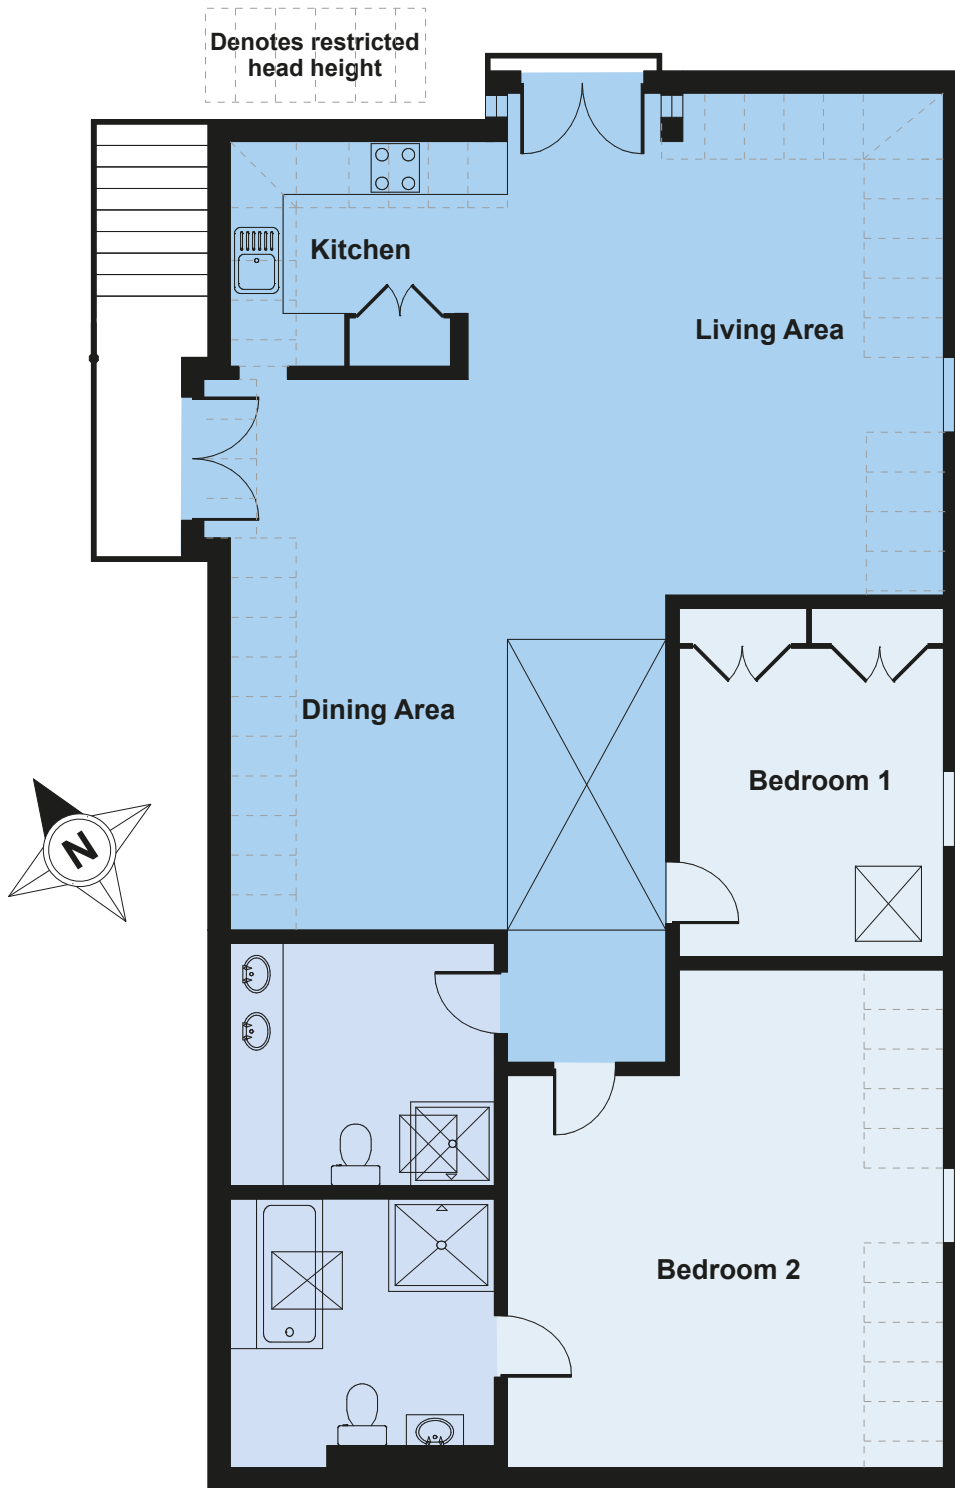

THE LOFT

Approx. Gross internal floor area 1179 sq ft, 109.5 sq metres (excludes restricted head height)

FIRST FLOOR