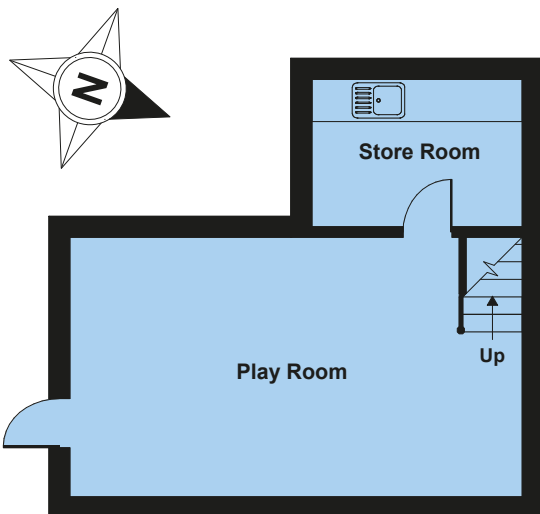

RYEWORTH COTTAGE

Approx. Gross internal floor area 2145 sq ft, 199.2 sq metres (excludes restricted head height)

GROUND FLOOR

FIRST FLOOR

LOWER GROUND FLOOR

SECOND FLOOR