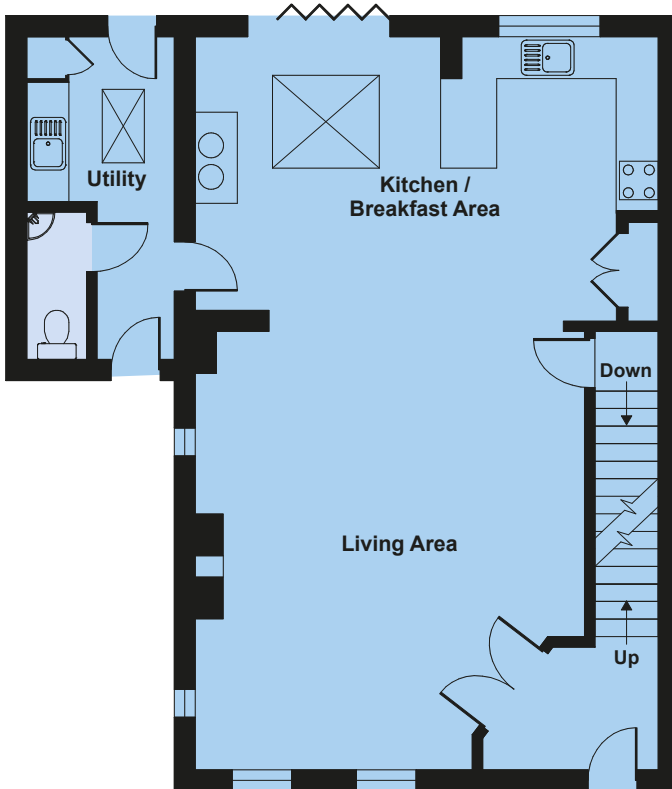

RYEWORTH COTTAGE

Approx. Gross internal floor area 2145 sq ft, 199.2 sq metres (excludes restricted head height)

GROUND FLOOR

FIRST FLOOR

LOWER GROUND FLOOR

SECOND FLOOR