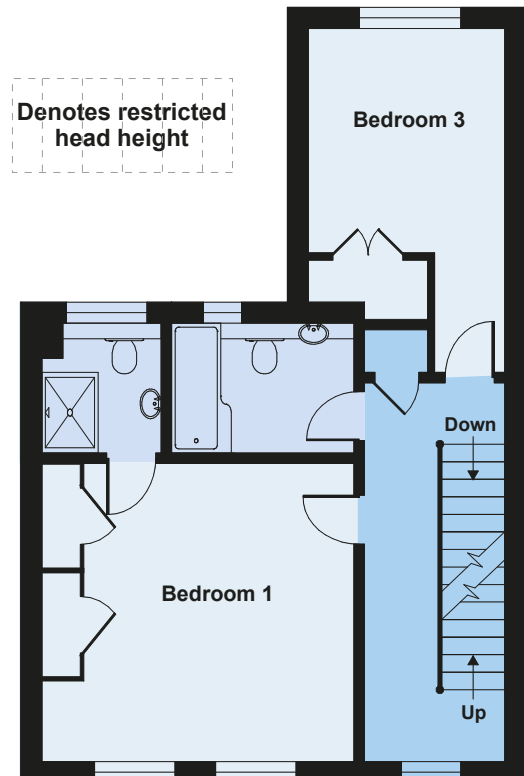

RYEWORTH COTTAGE

Approx. Gross internal floor area 2145 sq ft, 199.2 sq metres (excludes restricted head height)

GROUND FLOOR

FIRST FLOOR

LOWER GROUND FLOOR

SECOND FLOOR