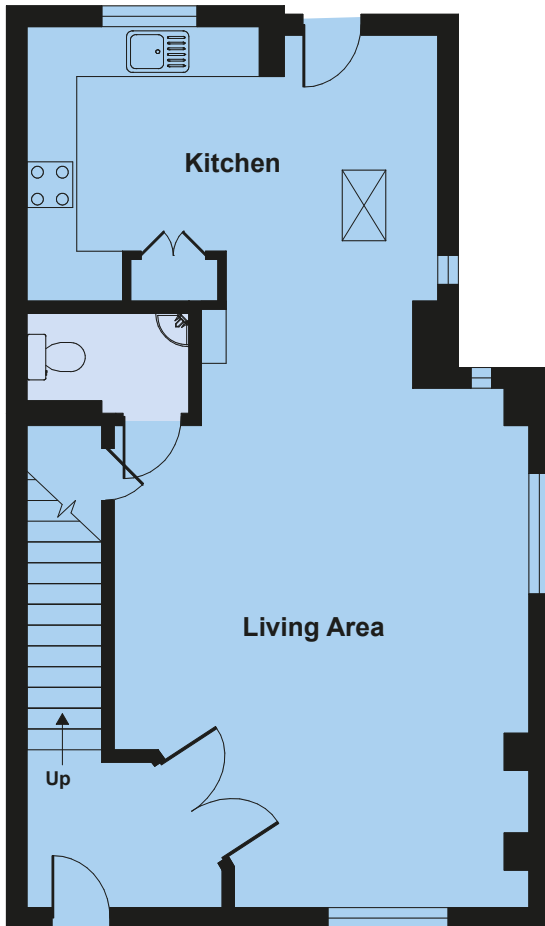

KITE'S GATE COTTAGE

Approx. Gross internal floor area 1521 sq ft, 141.3 sq metres (excludes restricted head height)

GROUND FLOOR

FIRST FLOOR

Denotes restricted head height

SECOND FLOOR