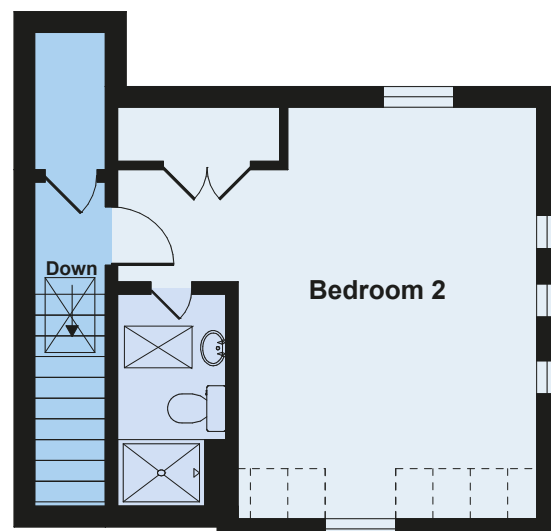

KITE'S GATE COTTAGE

Approx. Gross internal floor area 1521 sq ft, 141.3 sq metres (excludes restricted head height)

GROUND FLOOR

FIRST FLOOR

Denotes restricted head height

SECOND FLOOR